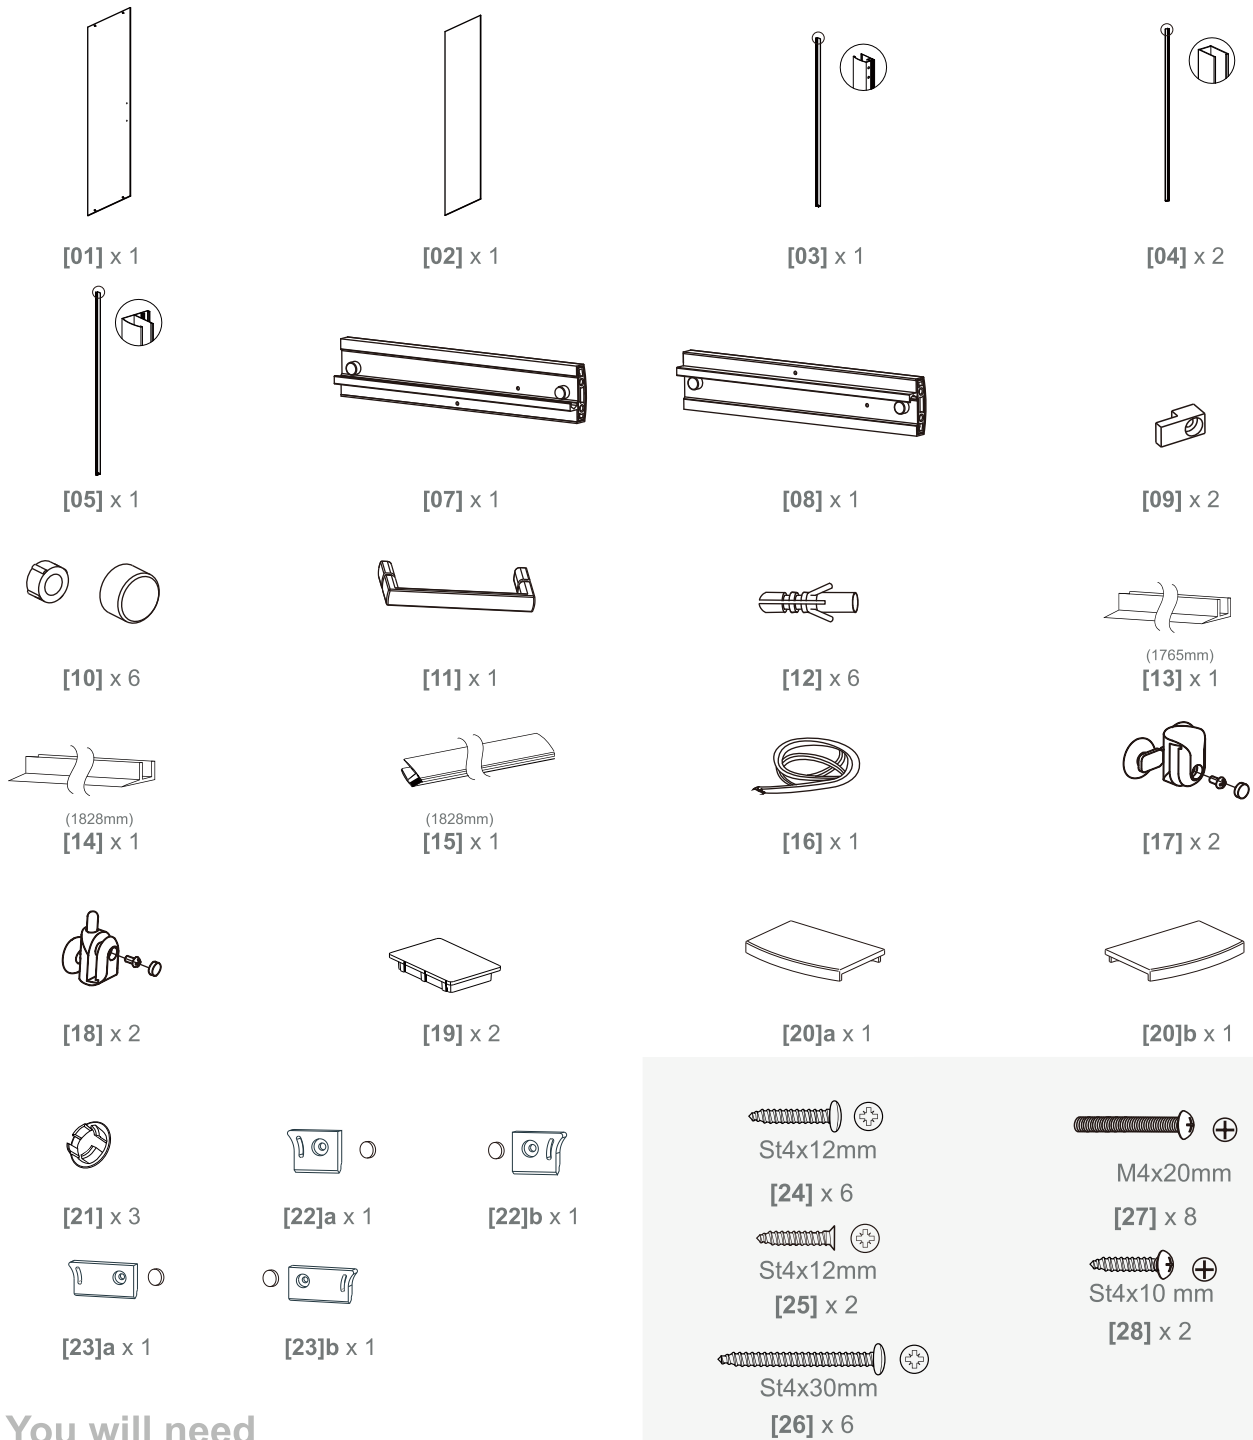

Important information

- Please read these instructions thoroughly and retain for future reference
- Always check walls prior to drilling for pipes and cables

You will need

To assemble your product (Tools not provided).